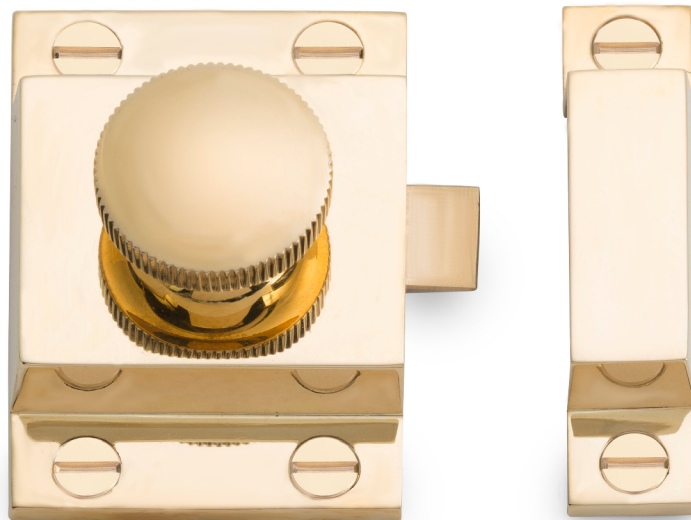

THE BRASS CENTER

Custom Sizes Available

Most Architectural Finishes Available

90-4201CL

0.938" Ribbed Knob & 2.188"X2.313" Latch