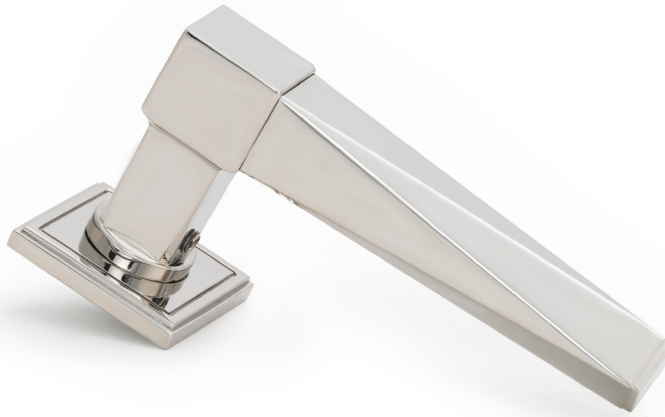

THE BRASS CENTER

Custom Sizes Available

Most Architectural Finishes Available

90-5115

5" Lever with a 1.75" Rose