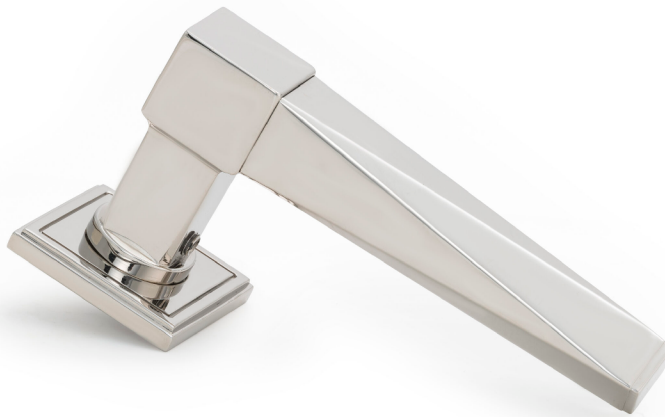

THE BRASS CENTER

Custom Sizes Available

Most Architectural Finishes Available

90-5115

5" Lever with a 1.75" Rose