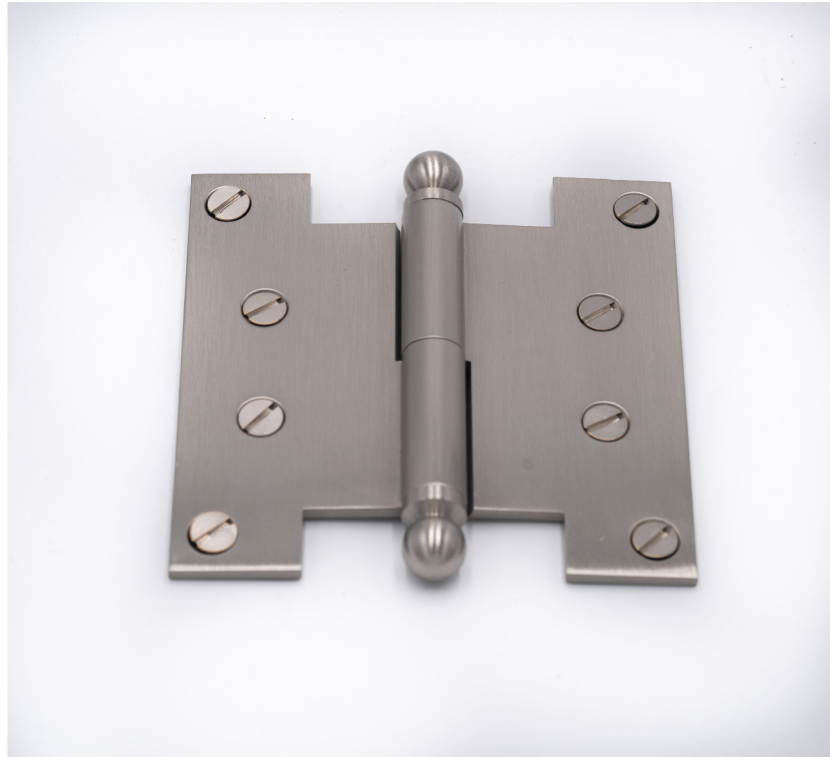

THE BRASS CENTER

Custom Sizes Available

Most Architectural Finishes Available

90-CPH-BT-4545

90-CPH-BT-4545 hinge. 4.5" x 4.5" Rectangular formed Paumelle hinge with ball finials. Also available with a variety of finials and custom sizes.