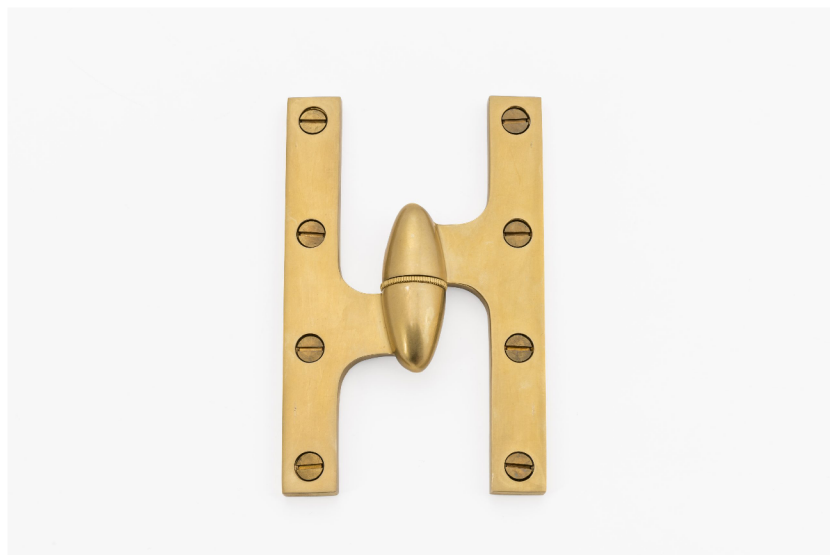

# THE BRASS CENTER

Custom Sizes Available

Most Architectural Finishes Available

**90-1024**

Olive Knuckle Hinge With Custom Trim Ring