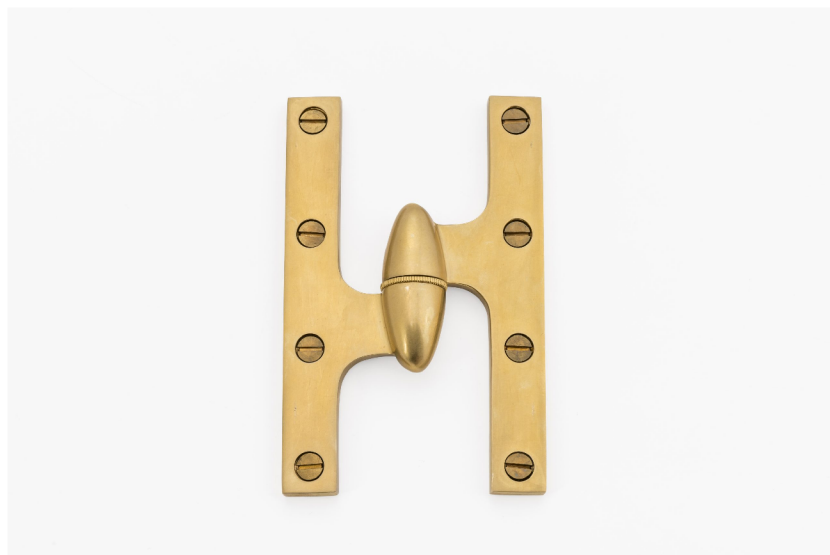

THE BRASS CENTER

Custom Sizes Available

Most Architectural Finishes Available

90-1024

Olive Knuckle Hinge With Custom Trim Ring