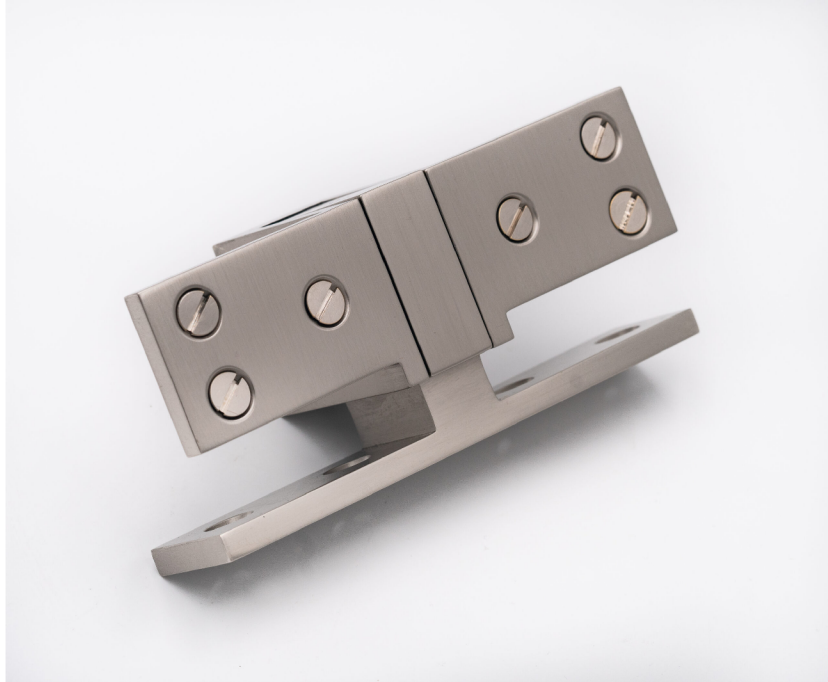

# THE BRASS CENTER

Custom Sizes Available

Most Architectural Finishes Available

## **90-4200H**

90-4200H Harmon hinge. Unique application hinge that allows a door to fold back completely against the wall. Available to suit all door thicknesses. Features detent system that holds the door into position at 90 degree intervals. Also available with special concealed installation