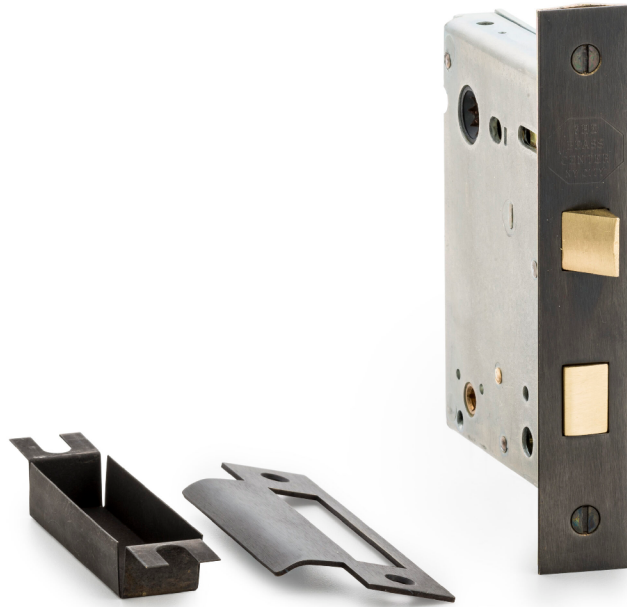

THE BRASS CENTER

Custom Sizes Available

Most Architectural Finishes Available

90-9439

Interior Privacy Mortise Lock

The 9439 Interior Mortise Lock is a proprietary lock made for TBC in the USA. It features 3 1/8" vertical spacing between the handle and thumbturn which provides for a less crowded